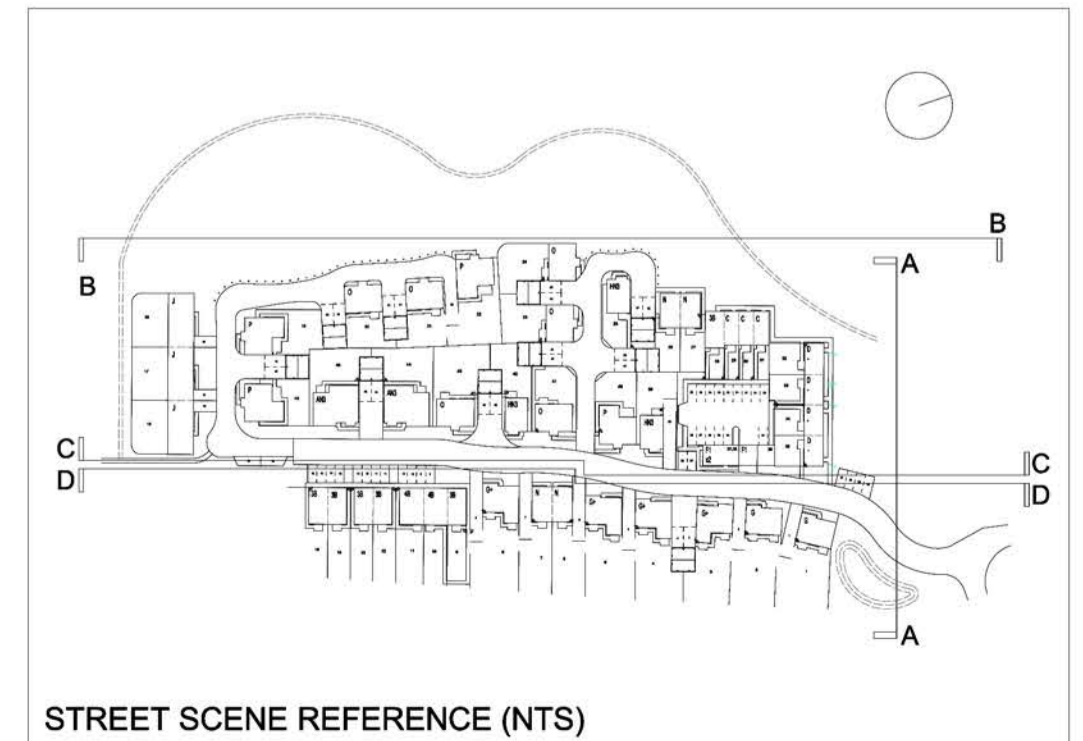

STREET SCENE A

STREET SCENE B

STREET SCENE B CONTINUED

STREET SCENE REFERENCE (NTS)

REV	DATE	INITIAL
Brighthouse Court, Barnett Way, Barnwood, GLOUCESTER, GL4 3RT		
Honeythorn Close, Hempsted Proposed Street Scenes 1 of 2		
1:200 at A1		
03.05.2016		
198-57		
		MK MK MK