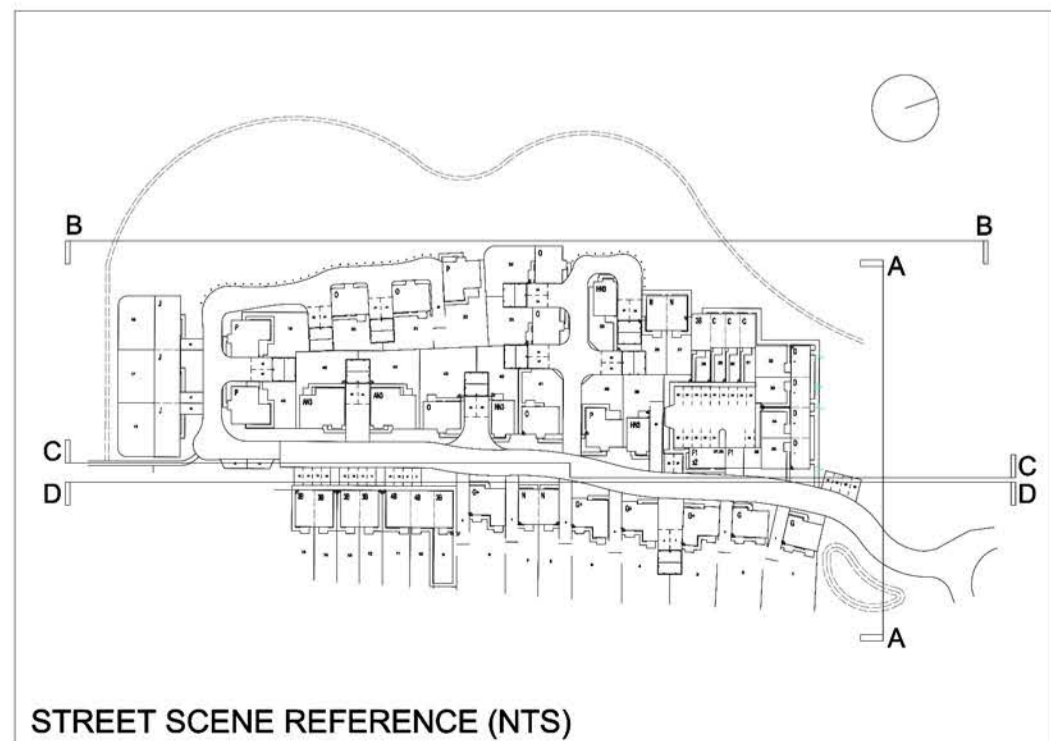

STREET SCENE C

STREET SCENE C CONTINUED

STREET SCENE D

STREET SCENE D CONTINUED

STREET SCENE REFERENCE (NTS)

REV	DATE	INITIAL
Brighthouse Court, Barnett Way, Barnwood, GLOUCESTER, GL4 3RT		
Honeythorn Close, Hempsted		
Proposed Street Scenes		
2 of 2		
1:200 at A1	MK	
198-58	03.05.2016	