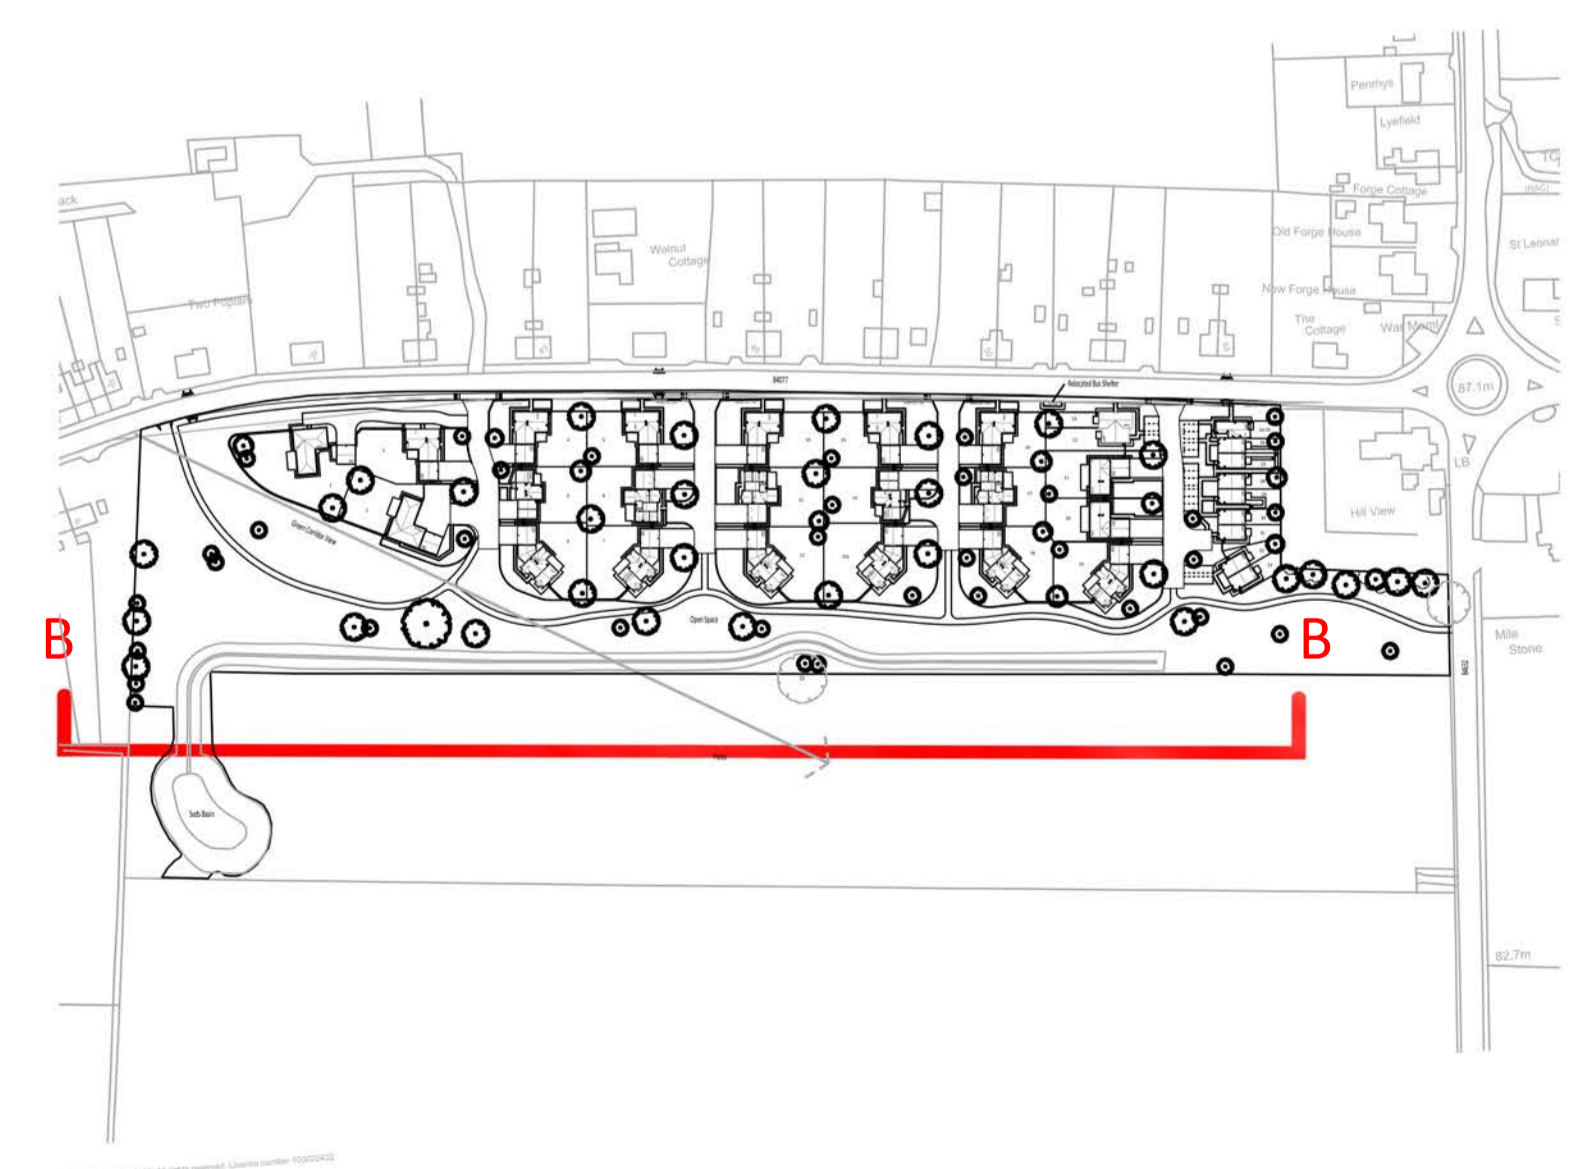

Street Scene B-B

Street Scene B-B (continued)

Street Scene B-B (continued)

Street Scene Reference
NTS

REV	DATE	INITIAL
Brighthouse Court, Barnett Way, Barnwood, GLOUCESTER, GL4 3RT		
Newtown, Toddington Proposed Street Scenes - 2 of 2		
1:200 at A1	31.01.2017	MK
215-07		Drawn
		Final
		Revision