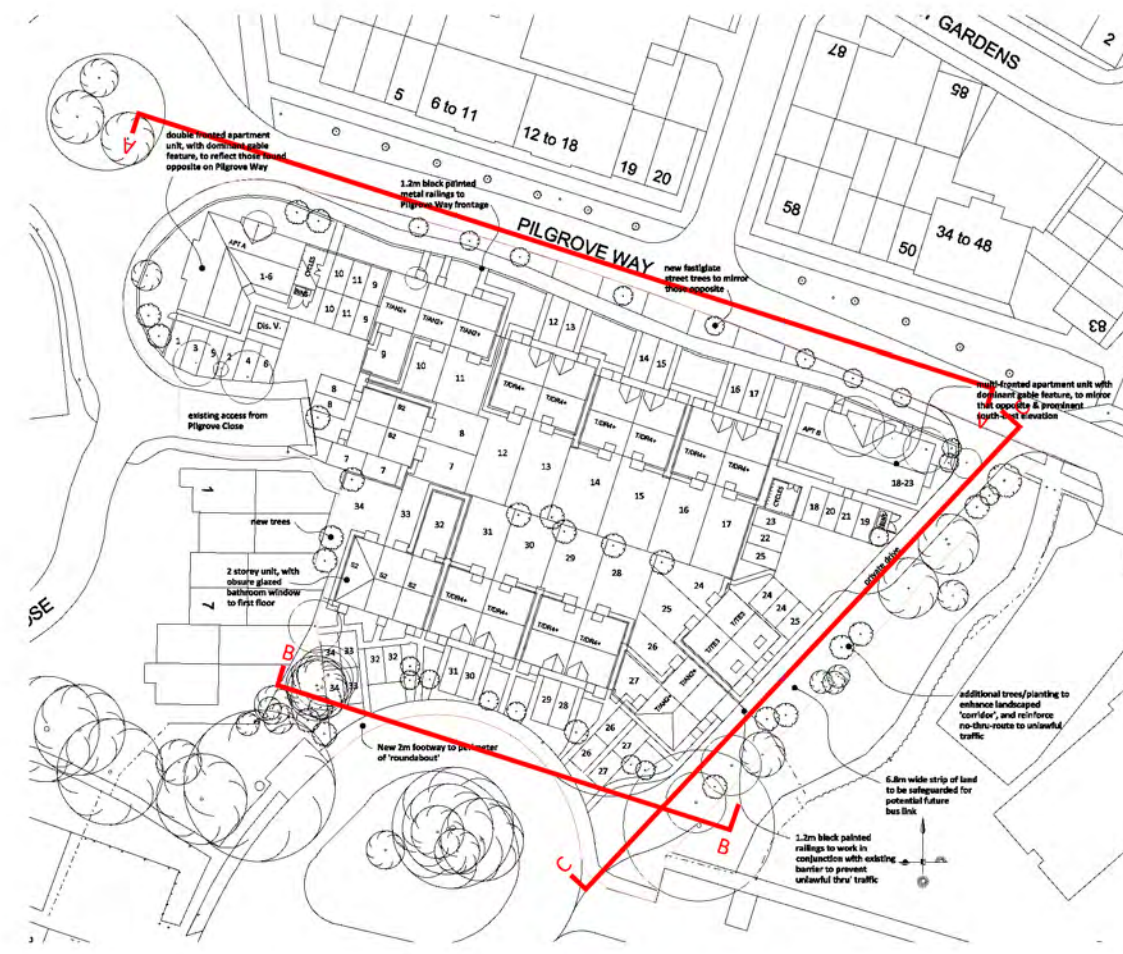

Plot 18-23

Plot 16-17

Plot 14-15

Plot 12-13

Plot 9-11

Plot 1-6

Street Scene A-A @ 1:200
Frontage to Pilgrove Way, looking South West

Plot 32-34

Plot 28-31

Street Scene B-B @ 1:200
Frontage to Springbank Way, looking North East

Key Plan @ 1:1000

SITE SPECIFIC: Plots Applicable

Plots 26 & 27

Plots 24 & 25

Plots 18 - 23

Street Scene C-C @ 1:200
Frontage to public footpath, looking North East

REV	Updated to reflect LPA changes to Planning Layout & Elevations	10.03.17	SJK
REV		DATE	INITIAL

Redevelopment of Springbank Way Shopping Centre, Cheltenham

Street Scenes

1:200@A2
Scale
735-99
Drawing No.